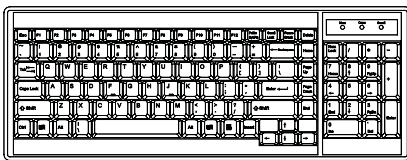

X124 models w/ KVM

For right side open - Add **R** at the end of the model no.
sample : X124-MIP1624R

** **IP** console upgrade option for resolution support 1920 x 1080

DVI-D KVM	IP	Remote	12-port
	0	0	X124 - 1201D

DVI-D USB KVM Cable	
Resolution Support :	16:10 - max. 1920 x 1200 16:9 - max. 1920 x 1080 4:3 - max. 1600 x 1200
** Resolution related to LCD specification	 CI - 6 (6 ft) CI - 15 (15 ft)

USB Hub DB-15 KVM	IP	Remote	8-port	16-port
	1	0	X124 - IP802H	X124 - IP1602H
0	1	X124 - 802H	X124 - 1602H	
0	0	X124 - 801H	X124 - 1601H	

DB-15 VGA USB KVM Cable	
	  CB - 6 (6 ft) CB - 10 (10 ft) CB - 15 (15 ft)
Resolution Support :	16:10 - max. 1920 x 1200 16:9 - max. 1920 x 1080 4:3 - max. 1600 x 1200
** Resolution related to LCD specification	

Matrix DB-15 KVM	IP	Remote	8-port	16-port
	1	1	X124 - MIP813	X124 - MIP1613
2	1	X124 - MIP824	X124 - MIP1624	
0	1	X124 - M802	X124 - M1602	
0	2	X124 - M803	X124 - M1603	
0	3	X124 - M804	X124 - M1604	

Combo DB-15 KVM	IP	Remote	8-port	16-port
	1	0	X124 - IP802	X124 - IP1602
0	1	X124 - 802	X124 - 1602	
0	0	X124 - S801	X124 - S1601	

Standard Keyboard

Ge G keyboard integrated with touchpad