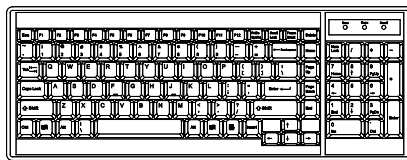

Gb G keyboard integrated with trackball