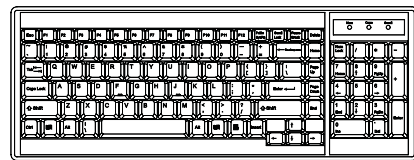

X117 models w/ KVM

** **IP** console upgrade option for resolution support 1920 x 1080

DVI-D KVM	IP	Remote	12-port
	0	0	X117 - 1201D

DVI-D USB KVM Cable

Resolution 16:10 - max. 1920 x 1200
Support : 16:9 - max. 1920 x 1080
4:3 - max. 1600 x 1200

** Resolution related to LCD specification

CI - 6 (6 ft)
CI - 15 (15 ft)

USB Hub DB-15 KVM	IP	Remote	8-port	16-port
	1	0	X117 - IP802H	X117 - IP1602H
	0	1	X117 - 802H	X117 - 1602H
	0	0	X117 - 801H	X117 - 1601H

DB-15 VGA USB KVM Cable

CB - 6 (6 ft)   CB - 10 (10 ft)   CB - 15 (15 ft)

Resolution 16:10 - max. 1920 x 1200
Support : 16:9 - max. 1920 x 1080
4:3 - max. 1600 x 1200

** Resolution related to LCD specification

Matrix DB-15 KVM	IP	Remote	8-port	16-port
	1	1	X117 - MIP813	X117 - MIP1613
	2	1	X117 - MIP824	X117 - MIP1624
	0	1	X117 - M802	X117 - M1602
	0	2	X117 - M803	X117 - M1603
	0	3	X117 - M804	X117 - M1604

Combo DB-15 KVM	IP	Remote	8-port	16-port
	1	0	X117 - IP802	X117 - IP1602
	0	1	X117 - 802	X117 - 1602
	0	0	X117 - S801	X117 - S1601

Standard Keyboard

Ge G keyboard integrated with touchpad