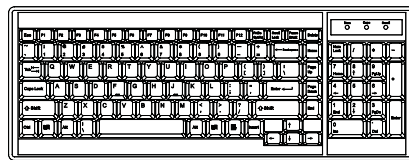

Gb G keyboard integrated with trackball