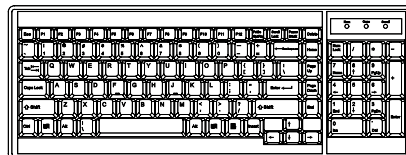

Cat6 KVM	IP	Remote	8-port	16-port	32-port
	1	0	W119 - UIP802	W119 - UIP1602	W119 - UIP3202
	0	1	W119 - U802	W119 - U1602	W119 - U3202
	0	0	W119 - U801	W119 - U1601	W119 - U3201

Cat6 KVM Dongle

DG - 100P
DP - USB dongle
DG - 100H
HDMI - USB dongle
DG - 100SD
DVI - USB dongle
DG - 100S
VGA - USB dongle
DG - 100
VGA - PS/2 dongle

Resolution 16:10 - max. 1920 x 1200
Support : 16:9 - max. 1920 x 1080
4:3 - max. 1600 x 1200
** Resolution related to LCD specification

DVI-D KVM	IP	Remote	12-port
	0	0	W119 - 1201D

DVI-D USB KVM Cable

Resolution 16:10 - max. 1920 x 1200
Support : 16:9 - max. 1920 x 1080
4:3 - max. 1600 x 1200
** Resolution related to LCD specification

CI - 6 (6 ft)
CI - 15 (15 ft)

USB Hub DB-15 KVM	IP	Remote	8-port	16-port
	1	0	W119 - IP802H	W119 - IP1602H
	0	1	W119 - 802H	W119 - 1602H
	0	0	W119 - 801H	W119 - 1601H

DB-15 VGA USB KVM Cable

CB - 6 (6 ft)   **CB - 10 (10 ft)**   **CB - 15 (15 ft)**

Resolution 16:10 - max. 1920 x 1200
Support : 16:9 - max. 1920 x 1080
4:3 - max. 1600 x 1200
** Resolution related to LCD specification

Matrix DB-15 KVM	IP	Remote	8-port	16-port
	1	1	W119 - MIP813	W119 - MIP1613
	2	1	W119 - MIP824	W119 - MIP1624
	0	1	W119 - M802	W119 - M1602
	0	2	W119 - M803	W119 - M1603
	0	3	W119 - M804	W119 - M1604

Combo DB-15 KVM	IP	Remote	8-port	16-port
	1	0	W119 - IP802	W119 - IP1602
	0	1	W119 - 802	W119 - 1602
	0	0	W119 - S801	W119 - S1601

Standard Keyboard

Ge G keyboard integrated with touchpad

Gb G keyboard integrated with trackball

Supporting layouts

America United States

EMEA United Kingdom   Germany   France   Spain   Norway

Italy   Russia   Switzerland   Netherlands   Portugal

Asia China   Japan   Korea   Arabia   Turkey

Keyboard Options

* US layout only

Me Mac keyboard with touchpad

Se S keyboard with touchpad

Mb Mac keyboard with trackball

Sb S keyboard with trackball