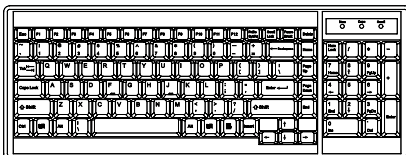

Cat6 KVM	IP	Remote	8-port	16-port	32-port
	1	0	W119 - UIP802	W119 - UIP1602	W119 - UIP3202
	0	1	W119 - U802	W119 - U1602	W119 - U3202
	0	0	W119 - U801	W119 - U1601	W119 - U3201

Cat6 KVM Dongle

DG - 100P
DP - USB dongle
DG - 100H
HDMI - USB dongle
DG - 100SD
DVI - USB dongle
DG - 100S
VGA - USB dongle
DG - 100
VGA - PS/2 dongle

Resolution 16:10 - max. 1920 x 1200
Support : 16:9 - max. 1920 x 1080
4:3 - max. 1600 x 1200
** Resolution related to LCD specification

DVI-D KVM	IP	Remote	12-port
	0	0	W119 - 1201D

DVI-D USB KVM Cable

Resolution 16:10 - max. 1920 x 1200
Support : 16:9 - max. 1920 x 1080
4:3 - max. 1600 x 1200
** Resolution related to LCD specification

CI - 6 (6 ft)
CI - 15 (15 ft)

USB Hub DB-15 KVM	IP	Remote	8-port	16-port
	1	0	W119 - IP802H	W119 - IP1602H
	0	1	W119 - 802H	W119 - 1602H
	0	0	W119 - 801H	W119 - 1601H

DB-15 VGA USB KVM Cable

CB - 6 (6 ft)   **CB - 10 (10 ft)**   **CB - 15 (15 ft)**

Resolution 16:10 - max. 1920 x 1200
Support : 16:9 - max. 1920 x 1080
4:3 - max. 1600 x 1200
** Resolution related to LCD specification

Matrix DB-15 KVM	IP	Remote	8-port	16-port
	1	1	W119 - MIP813	W119 - MIP1613
	2	1	W119 - MIP824	W119 - MIP1624
	0	1	W119 - M802	W119 - M1602
	0	2	W119 - M803	W119 - M1603
	0	3	W119 - M804	W119 - M1604

Combo DB-15 KVM	IP	Remote	8-port	16-port
	1	0	W119 - IP802	W119 - IP1602
	0	1	W119 - 802	W119 - 1602
	0	0	W119 - S801	W119 - S1601

Standard Keyboard

Ge G keyboard integrated with touchpad

Gb G keyboard integrated with trackball

Supporting layouts

America United States

EMEA United Kingdom   Germany   France   Spain   Norway

Italy   Russia   Switzerland   Netherlands   Portugal

Asia China   Japan   Korea   Arabia   Turkey

Keyboard Options

* US layout only

Me Mac keyboard with touchpad

Se S keyboard with touchpad

Mb Mac keyboard with trackball

Sb S keyboard with trackball