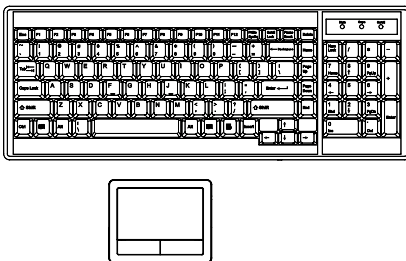

DX117 models w/ KVM

** **IP** console upgrade option for resolution support 1920 x 1080

Cat6 KVM	IP	Remote	8-port	16-port	32-port
	1	0	DX117 - UIP802	DX117 - UIP1602	DX117 - UIP3202
	0	1	DX117 - U802	DX117 - U1602	DX117 - U3202
	0	0	DX117 - U801	DX117 - U1601	DX117 - U3201

Cat6 KVM Dongle

DG - 100P
DP - USB dongle

DG - 100H
HDMI - USB dongle

DG - 100SD
DVI - USB dongle

DG - 100S
VGA - USB dongle

DG - 100
VGA - PS/2 dongle

Resolution : 16:10 - max. 1920 x 1200
Support : 16:9 - max. 1920 x 1080
4:3 - max. 1600 x 1200

** Resolution related to LCD specification

DVI-D KVM	IP	Remote	12-port
	0	0	DX117 - 1201D

DVI-D USB KVM Cable

Resolution : 16:10 - max. 1920 x 1200
Support : 16:9 - max. 1920 x 1080
4:3 - max. 1600 x 1200

** Resolution related to LCD specification

CI - 6 (6 ft)
CI - 15 (15 ft)

Matrix DB-15 KVM	IP	Remote	8-port	16-port
	1	1	DX117 - MIP813	DX117 - MIP1613
	2	1	DX117 - MIP824	DX117 - MIP1624
	0	1	DX117 - M802	DX117 - M1602
	0	2	DX117 - M803	DX117 - M1603
	0	3	DX117 - M804	DX117 - M1604

DB-15 VGA USB KVM Cable

CB - 6 (6 ft)   **CB - 10 (10 ft)**   **CB - 15 (15 ft)**

Resolution : 16:10 - max. 1920 x 1200
Support : 16:9 - max. 1920 x 1080
4:3 - max. 1600 x 1200

** Resolution related to LCD specification

Combo DB-15 KVM	IP	Remote	8-port	16-port
	1	0	DX117 - IP802	DX117 - IP1602
	0	1	DX117 - 802	DX117 - 1602
	0	0	DX117 - S801	DX117 - S1601

Standard Keyboard

Ge G keyboard integrated with touchpad

Supporting layouts

America United States

EMEA

United Kingdom
Germany
France
Spain
Norway

Italy
Russia
Switzerland
Netherlands
Portugal

Asia

China
Japan
Korea
Arabia
Turkey

Keyboard Options

* US layout only

Me Mac keyboard with touchpad

Se S keyboard with touchpad